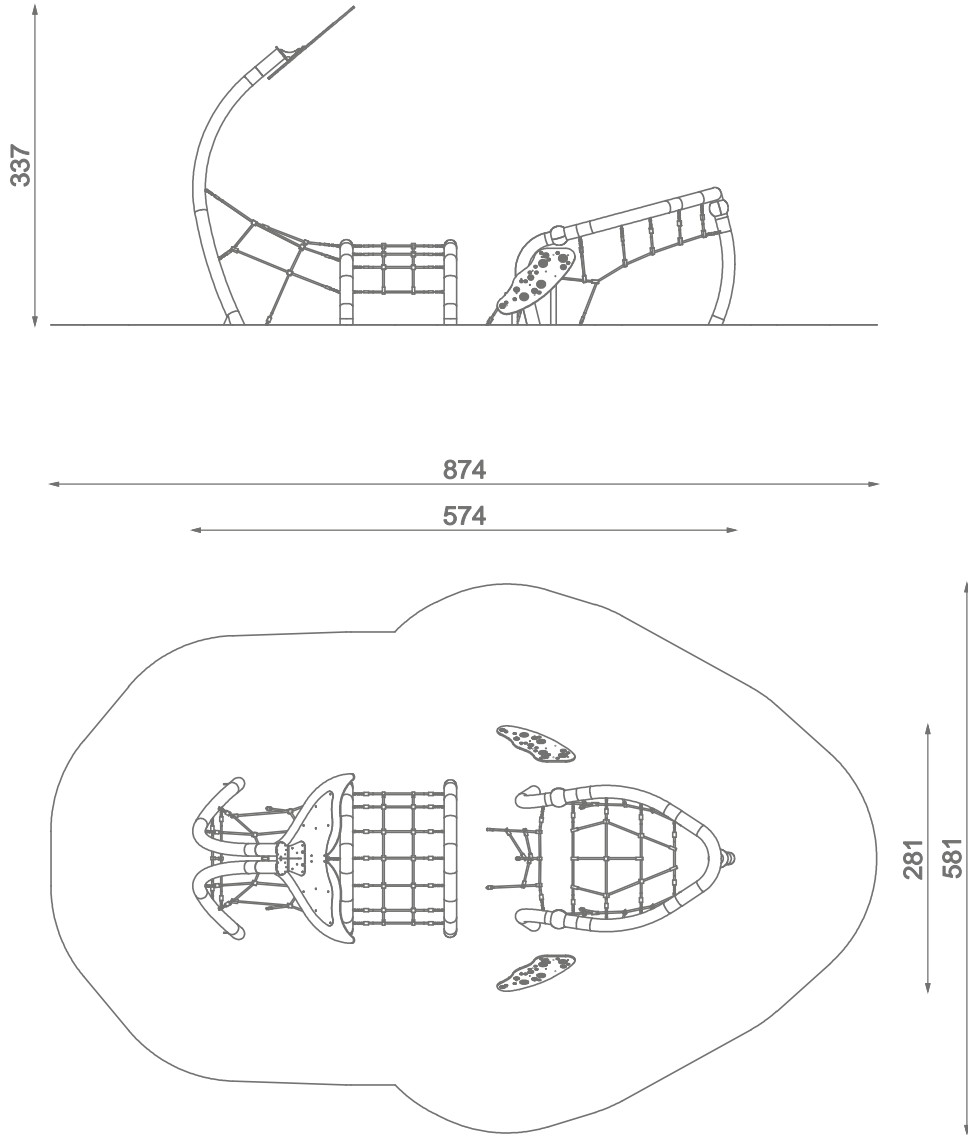

9304

## INFORMATION ABOUT THE PRODUCT

Dimensions	574 x 281 cm
Safety zone	874 x 581 cm
Safety zone area	37,6 m <sup>2</sup>
Overall height	337 cm
Free fall height	145 cm
Amount of users	18
Product complies with EN 1176-1:2017-12	YES
Availability of spare parts	YES
Age range	3-12
According to EN 1176-1:2017-12 norm, the product requires applying a safety surface according to the product's free fall height.	

9304

SCALE 1:100

**MATERIALS:**

STEEL CONSTRUCTION:  
Ø133 PIPES, POWDER  
GALVANIZED AND COVERED  
IN POWDER COATING PAINT

ELEMENTS:  
HDPE 15 MM